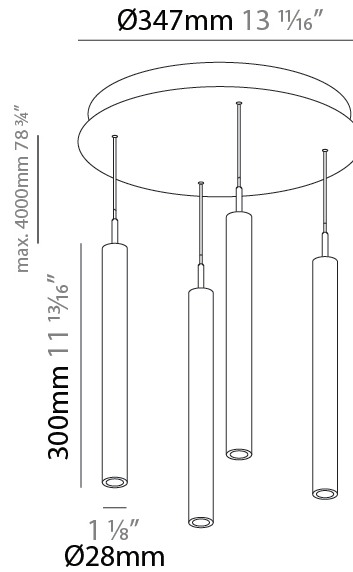

GENERAL

Series: G-Mini Round
Subseries: G-Mini Round Hangover
Brand: Prolicht
Division: Architectural
Mounting Type: Suspension
Mounting Location: Ceiling
Subcategory: Spots

PHYSICAL

Shape: Cylinder
Diameter (mm): 347
Diameter (in): 13 13/16
Height (mm): 300
Height (in): 11 13/16
Light Distribution: Direct
Fixture Finish: SSR / BKV / CWI / CRY / HAB / UFT / ITA / RUA / FTG / MYG / LOD / PUS / FRO / FUP / KIA / POP / BLS / SPG / MEY / GOH / GUM / CHC / COM / ABZ / JAG / OBR / MOS / ROR
Accent Finish: NOF / COP / MIR / SSS
Fixture Material: Extruded Aluminum / Steel
Cable Details: 2,000mm/78 3/4" / 4,000mm/157 1/2" - Cable, Black, Green, Orange, Red, White

ELECTRICAL

Lamp Type: LED (Zhaga Standard)
Input Wattage (W): 26
Total Output Wattage (W): 23.7
Dimming: Tri-Mode (Non-Dimming and Phase Dimming (120Vac only) and 0-10V Dimming)
Driver Included: Yes
Driver Location: Integrated
Driver Type: Constant Current - Universal
Driver Class: Class 2
Input Voltage (V): 120 - 277

LED

Color Temperature (°K): 2700 / 3000 / 3500 / 4000
Max. Delivered Lumen (lm): 1614 / 1709 / 1804 / 1852
Nominal Lumen (lm): 1840 / 1949 / 2057 / 2112
CRI: >90 CRI
Lamp Life (hrs): 50000

OPTICAL

Beam Angle: 20 / 26 / 56

RATINGS AND CERTIFICATIONS

Certified By: Certified for North American Standards
IP rating: IP20