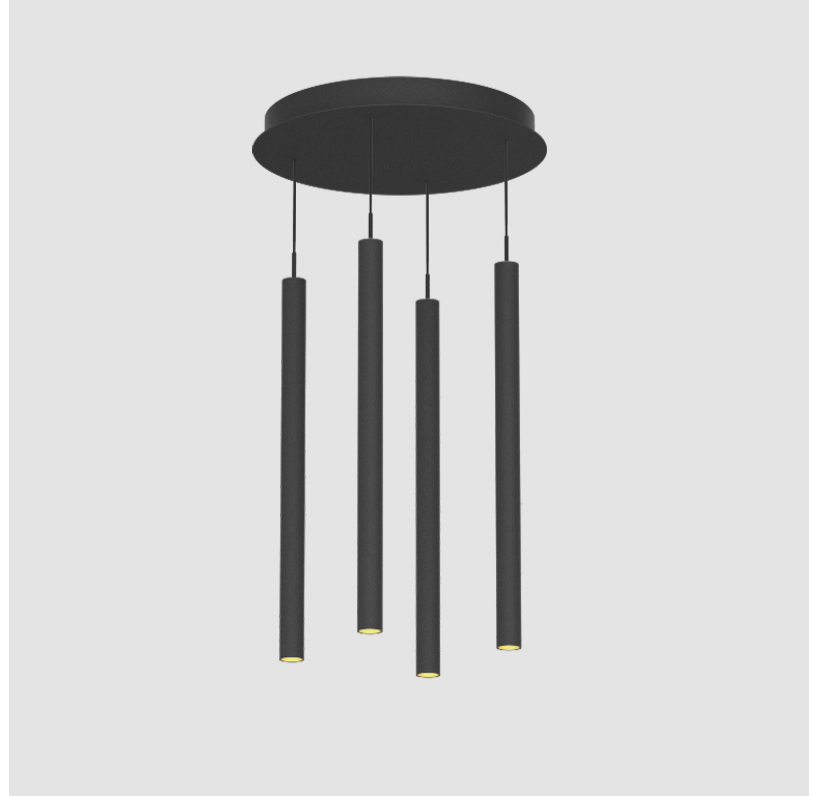

GENERAL

Series: G-Mini Round
Subseries: G-Mini Round Hangover
Brand: Prolicht
Division: Architectural
Mounting Type: Suspension
Mounting Location: Ceiling
Subcategory: Spots

PHYSICAL

Shape: Cylinder
Diameter (mm): 347
Diameter (in): 13 11/16
Height (mm): 450
Height (in): 17 11/16
Light Distribution: Direct
Fixture Finish: [SSR / BKV / CWI / CRY / HAB / UFT / ITA / RUA / FTG / MYG / LOD / PUS / FRO / FUP / KIA / POP / BLS / SPG / MEY / GOH / GUM / CHC / COM / ABZ / JAG / OBR / MOS / ROR](#)
Accent Finish: [NOF / COP / MIR / SSS](#)
Fixture Material: [Extruded Aluminum / Steel](#)
Cable Details: [2,000mm/78 3/4" / 4,000mm/157 1/2" - Cable, Black, Green, Orange, Red, White](#)

ELECTRICAL

Lamp Type: LED (Zhaga Standard)
Input Wattage (W): 26
Total Output Wattage (W): 23.7
Dimming: [Tri-Mode (Non-Dimming and Phase Dimming (120Vac only) and 0-10V Dimming)](#)
Driver Included: Yes
Driver Location: Integrated
Driver Type: Constant Current - Universal
Driver Class: Class 2
Input Voltage (V): 120 - 277

LED

Color Temperature (°K): 2700 / 3000 / 3500 / 4000
Max. Delivered Lumen (lm): 1614 / 1709 / 1804 / 1852
Nominal Lumen (lm): 1840 / 1949 / 2057 / 2112
CRI: >90 CRI
Lamp Life (hrs): 50000

OPTICAL

Beam Angle: [20 / 26 / 56](#)

RATINGS AND CERTIFICATIONS

Certified By: Certified for North American Standards
IP rating: IP20